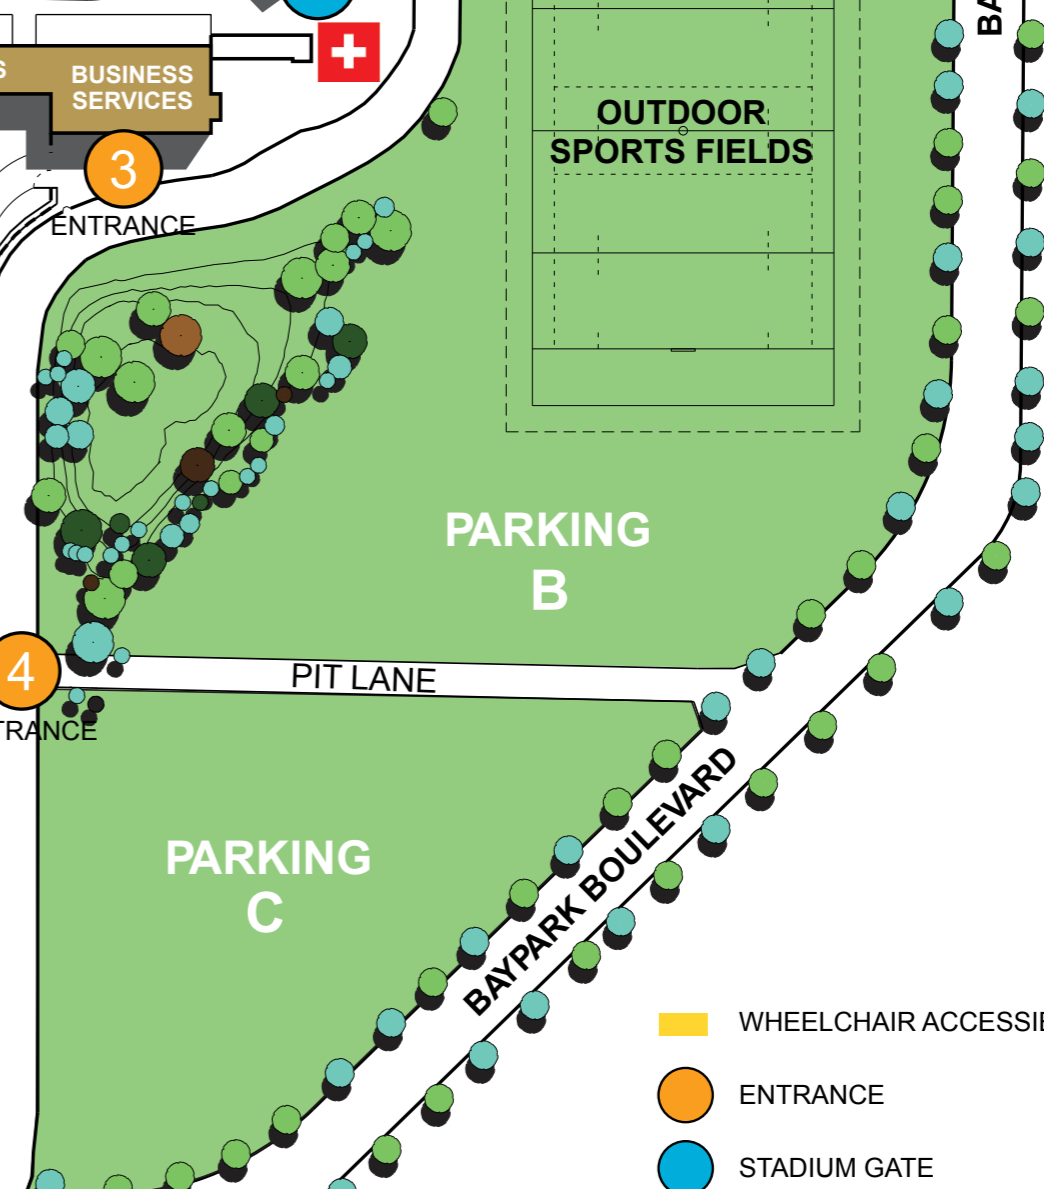

← MT MAUNGANUI AND TAURANGA PAPAMOIA, TE PUKE, ROTORUA AND WHAKATANE →

MAIN ENTRY
81 TRUMAN LANE

MAUNGATAPU, HAMILTON AND AUCKLAND
STATE HIGHWAY 29

- WHEELCHAIR ACCESSIBLE PARKING
- ENTRANCE
- STADIUM GATE
- FIRST AID