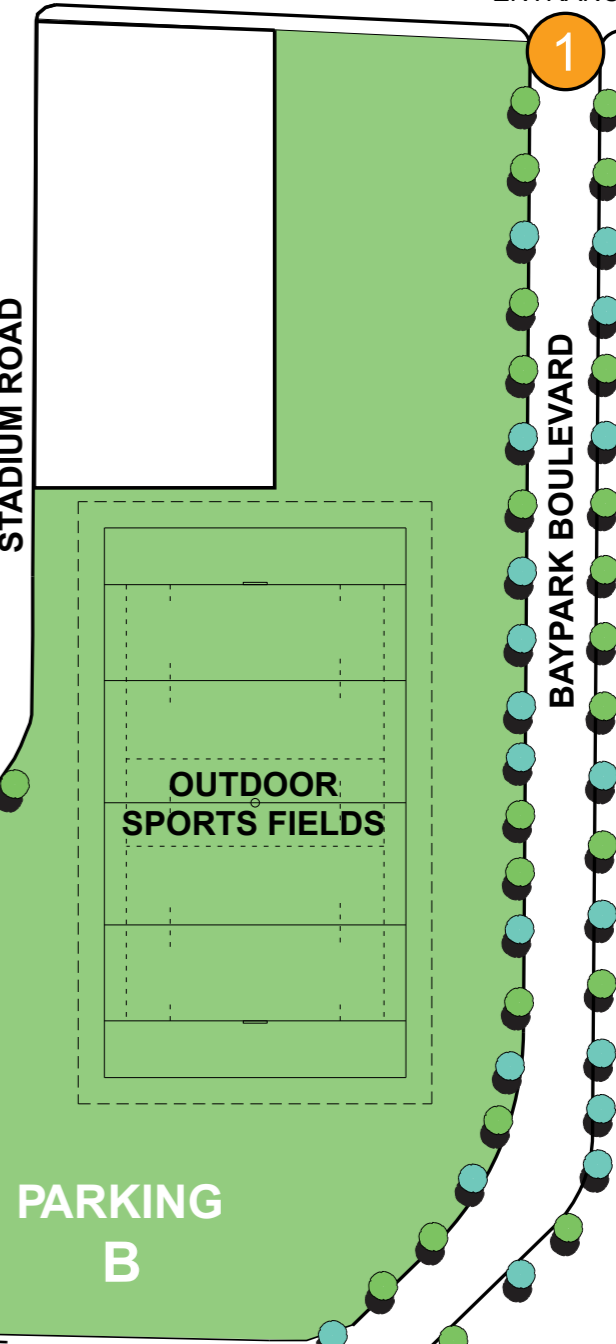

← MT MAUNGANUI AND TAURANGA PAPAMOIA, TE PUKE, ROTORUA AND WHAKATANE →

MAIN ENTRY
81 TRUMAN LANE

MAUNGATAPU, HAMILTON AND AUCKLAND
STATE HIGHWAY 29

- WHEELCHAIR ACCESSIBLE PARKING
- ENTRANCE
- STADIUM GATE
- FIRST AID