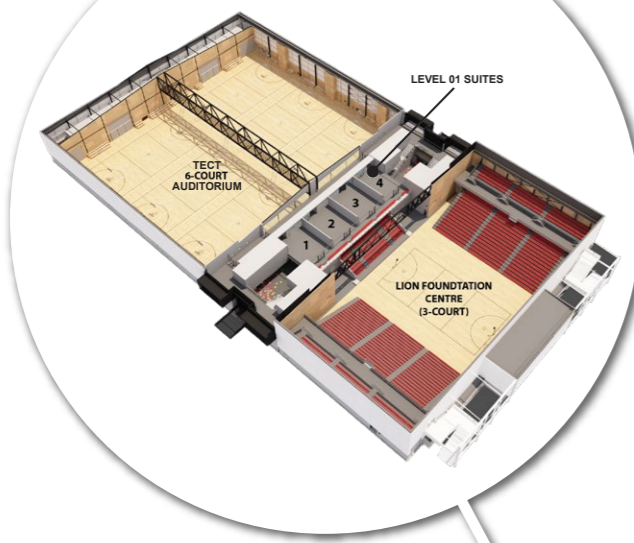

← MT MAUNGANUI AND TAURANGA PAPAMOIA, TE PUKE, ROTORUA AND WHAKATANE →

MAIN ENTRY
81 TRUMAN LANE

MAUNGATAPU, HAMILTON AND AUCKLAND
STATE HIGHWAY 29

- WHEELCHAIR ACCESSIBLE PARKING
- ENTRANCE
- STADIUM GATE
- FIRST AID