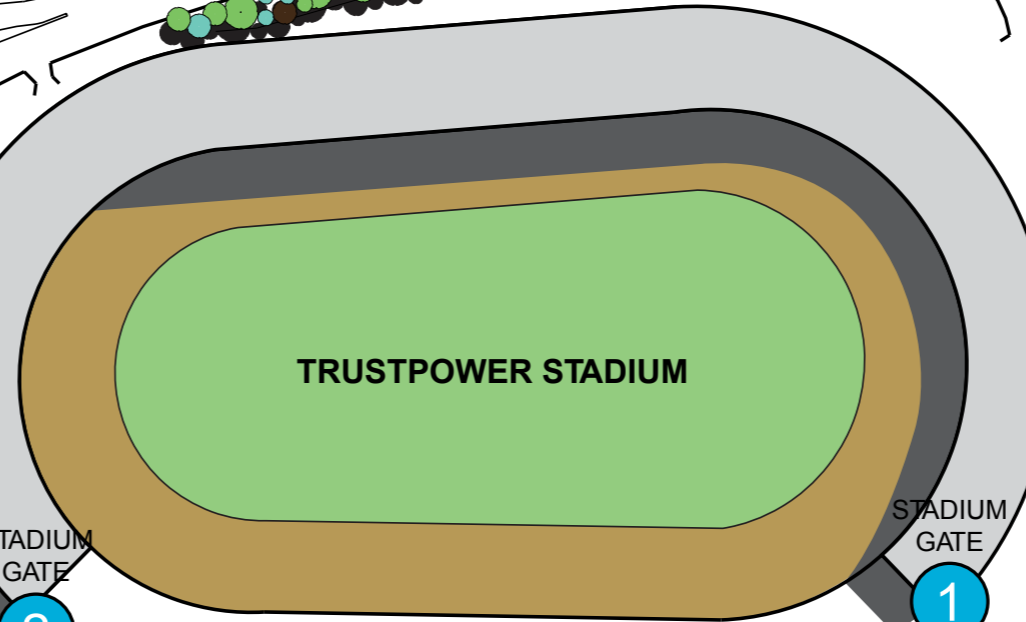

← MT MAUNGANUI AND TAURANGA PAPAMOIA, TE PUKE, ROTORUA AND WHAKATANE →

MAIN ENTRY
81 TRUMAN LANE

MAUNGATAPU, HAMILTON AND AUCKLAND
STATE HIGHWAY 29

- WHEELCHAIR ACCESSIBLE PARKING
- ENTRANCE
- STADIUM GATE
- FIRST AID