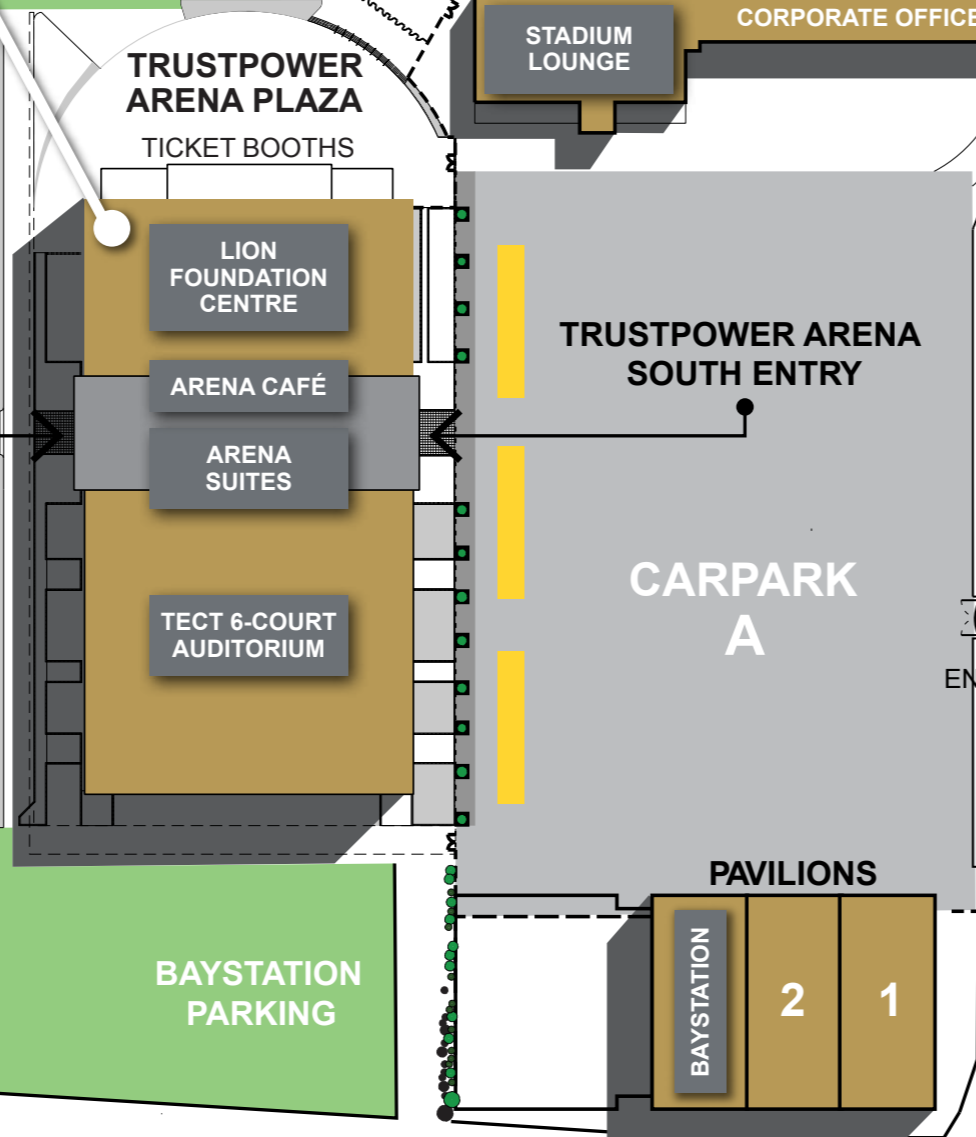

← MT MAUNGANUI AND TAURANGA PAPAMOIA, TE PUKE, ROTORUA AND WHAKATANE →

MAIN ENTRY
81 TRUMAN LANE

MAUNGATAPU, HAMILTON AND AUCKLAND
STATE HIGHWAY 29

- WHEELCHAIR ACCESSIBLE PARKING
- ENTRANCE
- STADIUM GATE
- FIRST AID