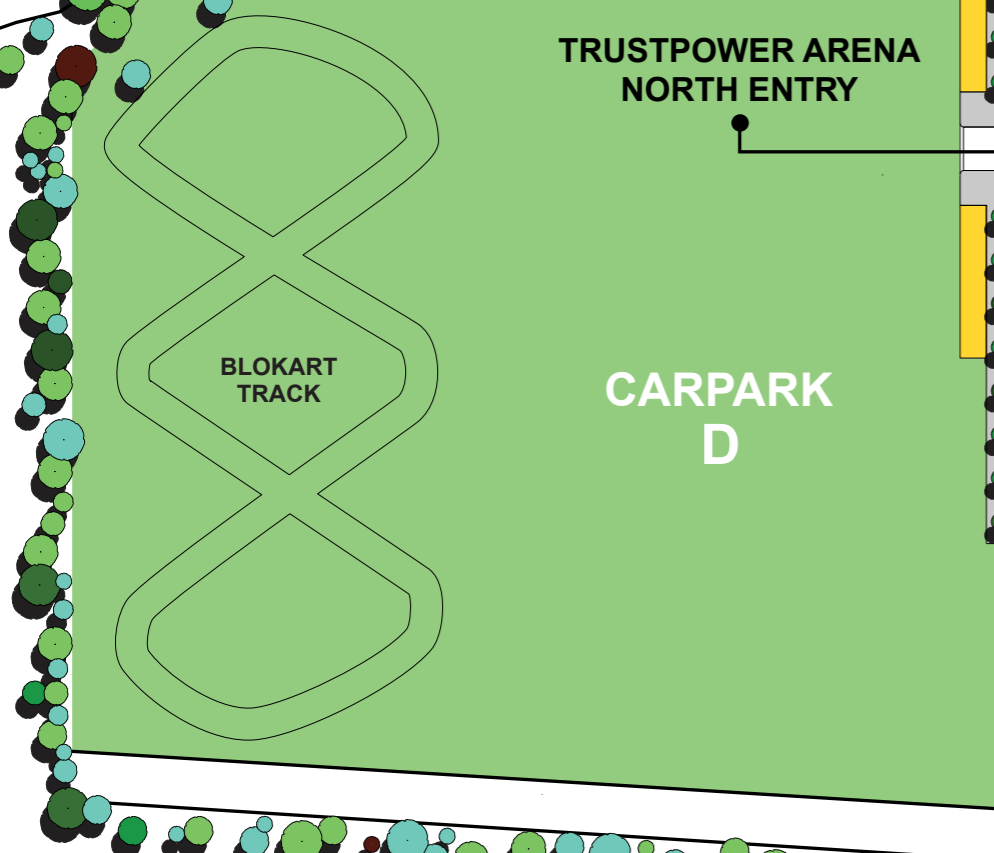

← MT MAUNGANUI AND TAURANGA PAPAMOIA, TE PUKE, ROTORUA AND WHAKATANE →

MAIN ENTRY
81 TRUMAN LANE

MAUNGATAPU, HAMILTON AND AUCKLAND
STATE HIGHWAY 29

- WHEELCHAIR ACCESSIBLE PARKING
- ENTRANCE
- STADIUM GATE
- FIRST AID