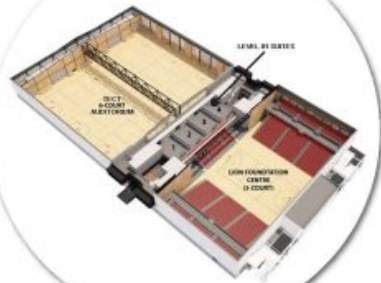

← MT MAUNGANUI AND TAURANGA

PAPAMOHA, TE PUKE, ROTORUA AND WHAKATANE →

MAIN ENTRY
81 TRUMAN LANE

MAUNGATAPU, HAMILTON AND AUCKLAND
STATE HIGHWAY 29

TRUMAN LANE

PEDESTRIAN ENTRANCE

PEDESTRIAN ENTRANCE

ENTRANCE

CORPORATE BOXES
CORPORATE OFFICES
BUSINESS SERVICES

STADIUM LOUNGE

TRUSTPOWER ARENA PLAZA
TICKET BOOTHS

TRUSTPOWER ARENA NORTH ENTRY

TRUSTPOWER ARENA SOUTH ENTRY

ENTRANCE

PARKING B

BLOKART TRACK